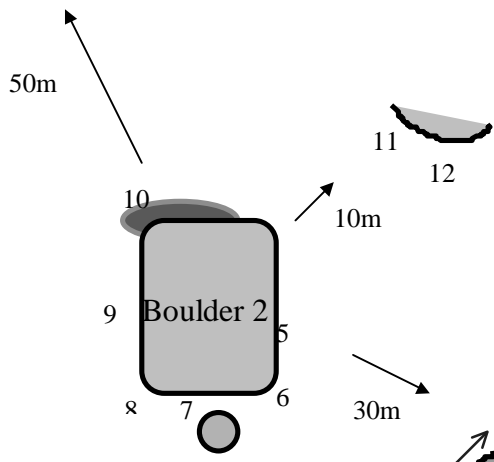

- 1 Love Handles 6a
- 2 Mothercare Here We Come 5a
- 3 Early Learning Centre 5b
- 4 Chronic Fatigue 6a
- 5 Fern Crack 5b
- 6 Antenatal 5b
- 7 First Trimster 5c
- 8 Birth Control 5b
- 9 Morning Sickness 6a
- 10 What Women Want 5b
- 11 Predictor 5b
- 12 Two Blue Lines 5b
- 12a Traverse from 6 to 9 6b
- 13 Clatterjack Toad 5b
- 14 Linea Nigra 6b
- 15 Clatterjack Pencil 5c
- 16 Androsterone 6b
- 17 Fontanelles 6b
- 18 Project
- 19 Mesentery 5b
- 20 Mesoderm 5b
- 21 Zygote 5a
- 22 Menarche 5c
- 23 Blastocyst 5a
- 24 Braxton Hicks 5b

**CLATTERING
STONES**
(Above Widdop Drums)

OS REF. 921331

Approach to Boulder with obvious hanging crack = 5 minutes from lay-by

Footpath to Widdop

Blair Titch Project