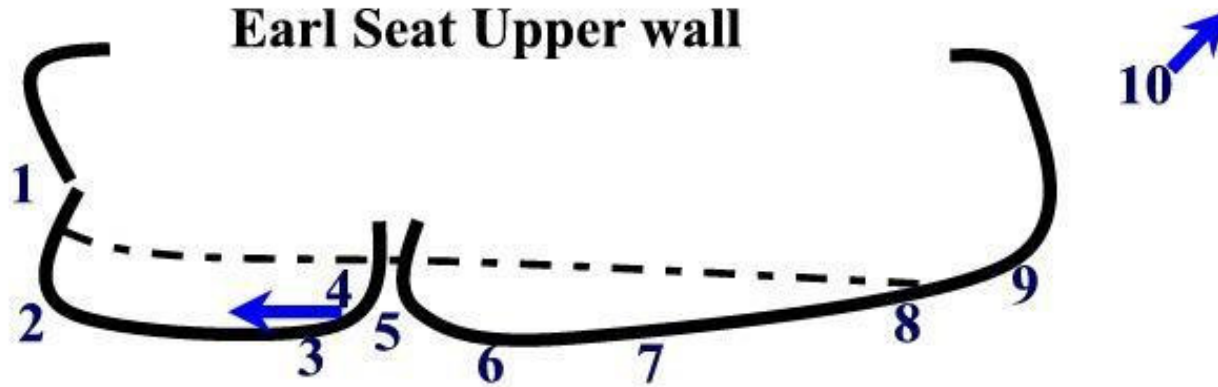

**EARL SEAT**

Lower Tier

- 1 Womb with a View VD
- 2 Jams to the Slaughter HVS 5b
- 3 The Bold Ted Earl E2 6a
- 4 Crack with a View S
- 5 Offwidth his Head E by Gum
- 6 Entrance Exam E1 6a
- 7 Pebble Pincher E2 6b
- 8 Gargling Crack E2 6b
- 9 Knobbles in Toyland V2 (5c)
- 10 John's Wall V1

## Earl Seat Upper wall

**Main Crag - 50 m**

- |                    |                     |
|--------------------|---------------------|
| 1 Short Crack V0   | 6 Blunt Rib V2/3    |
| 2 The Arete V0     | 7 The Wall V0       |
| 3 Lefty V2         | 8 Right Wall V2     |
| 4 Low Traverse V3  | 9 Layback Flakes V0 |
| 5 Central Crack V0 | 10 John's Rib V1    |